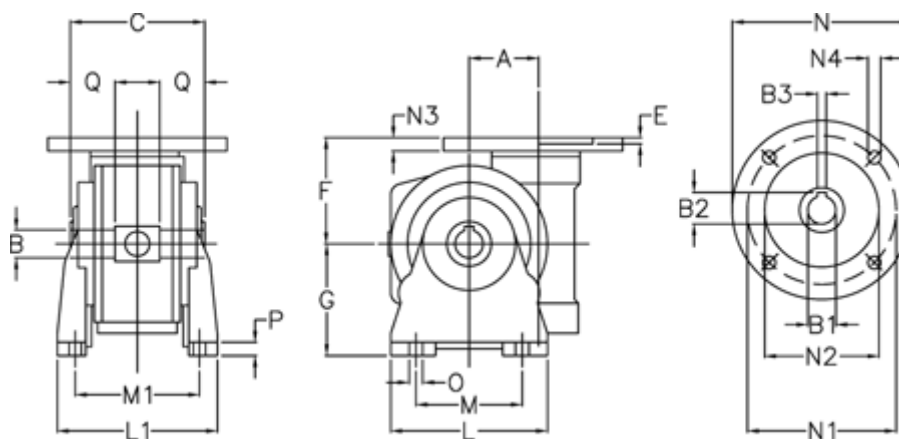

Data Sheet

Article number: 3902030010317
Description: Worm gear
VF 30-V-10-56B5

Measures

A	= 30	G	= 55	N3	= 7
B	= 14 H7	L	= 80	N4	= 7
B1 E7	= 9	L1	= 80	O	= 6.5
B2	= 10.4	M	= 50	P	= 8
B3 H9	= 3	M1	= 66	Q	= 20.5
C	= 55	N	= 120		
E	= 5.5	N1	= 100		
F	= 52	N2	= 80		